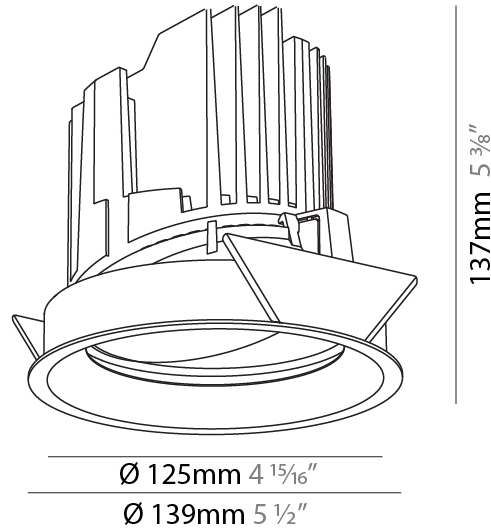

PHYSICAL

Shape: Round
Diameter (mm): 139
Diameter (in): 5 1/2
Height (mm): 137
Height (in): 5 3/8
Ceiling Thickness (mm): 10 / 12.5 / 15
Ceiling Thickness (in): 3/8 or 1/2 or 9/16
Min. Recessing Depth (mm): 150
Min. Recessing Depth (in): 5 7/8
Light Distribution: Adjustable / Downlight
Weight (kg): 0.805
Weight (lbs): 1.77
Fixture Finish: SSR / BKV / CWI / CRY / HAB / LAG / UFT / ITA / RUA / RUR / MIC / FTG / MYG / TWT / LOD / PUS / FRO / FUP / KIA / POP / BLS / SPG / MEY / GOH / GUM / CHC / COM / ABZ / JAG / OBR / MOS / ROR
Fixture Material: Aluminum Die Cast
Cut-out Measurements: 130mm / 5 1/8"

ELECTRICAL

Lamp Type: LED (Zhaga Standard)
Input Wattage (W): 13.2 / 16.5
Total Output Wattage (W): 12 / 14
Dimming: Tri-Mode (Non-Dimming and Phase Dimming (120Vac only) and 0-10V Dimming)
Driver Included: No
Driver Location: Recessed Housing
Driver Type: Constant Current - Universal
Driver Class: Class 2
Housing: See components
Input Voltage (V): 120 - 277
Constant Current (MA): 350

LED

Number of LEDs: 1
Color Temperature (°K): 2700 / 3000 / 3500 / 4000
Max. Delivered Lumen (lm): 870 / 970 / 1039 / 1060
Nominal Lumen (lm): 960 / 1070 / 1156 / 1180
CRI: >90 CRI
Efficiency (%): 0.905
Lamp Life (hrs): 50000

OPTICAL

Reflector°: 10
Optic°: Lens Pack - No Lens
Adjustability: Rotational 355°; Tilt 30°

RATINGS AND CERTIFICATIONS

Certified By: CSA Certified to UL and CSA Standards
IP rating: IP20