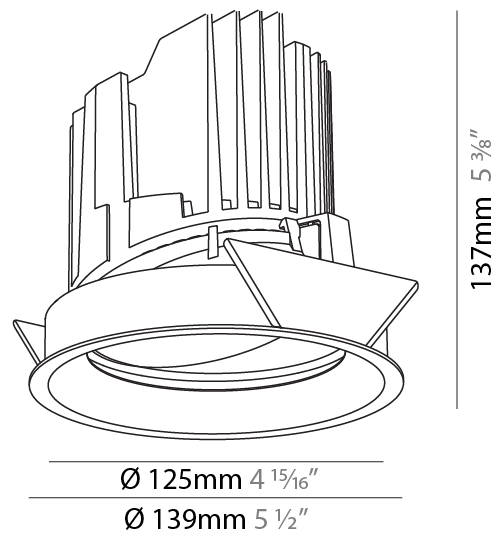

PHYSICAL

Shape: Round
Diameter (mm): 139
Diameter (in): 5 1/2
Height (mm): 137
Height (in): 5 3/8
Ceiling Thickness (mm): 10 / 12.5 / 15
Ceiling Thickness (in): 3/8 or 1/2 or 9/16
Min. Recessing Depth (mm): 150
Min. Recessing Depth (in): 5 7/8
Light Distribution: Adjustable / Downlight
Weight (kg): 0.849
Weight (lbs): 1.87
Fixture Finish: SSR / BKV / CWI / CRY / HAB / LAG / UFT / ITA / RUA / RUR / MIC / FTG / MYG / TWT / LOD / PUS / FRO / FUP / KIA / POP / BLS / SPG / MEY / GOH / GUM / CHC / COM / ABZ / JAG / OBR / MOS / ROR
Fixture Material: Aluminum Die Cast
Cut-out Measurements: 130mm / 5 1/8"

ELECTRICAL

Lamp Type: LED (Zhaga Standard)
Input Wattage (W): 13.2 / 16.5
Total Output Wattage (W): 12 / 14
Dimming: Tri-Mode (Non-Dimming and Phase Dimming (120Vac only) and 0-10V Dimming)
Driver Included: No
Driver Location: Recessed Housing
Driver Type: Constant Current - Universal
Driver Class: Class 2
Housing: See components
Input Voltage (V): 120 - 277
Constant Current (MA): 350

LED

Number of LEDs: 1
Color Temperature (°K): 2700 / 3000 / 3500 / 4000
Max. Delivered Lumen (lm): 810 / 900 / 970 / 990
Nominal Lumen (lm): 960 / 1070 / 1156 / 1180
CRI: >90 CRI
Efficiency (%): 0.905
Lamp Life (hrs): 50000

OPTICAL

Reflector°: 10
Adjustability: Rotational 355°; Tilt 30°

RATINGS AND CERTIFICATIONS

Certified By: Certified for North American Standards
IP rating: IP54

	130mm 5 1/8"	150mm 5 7/8"	10 | 15mm 3/8" | 9/16"	30°	355°	
A