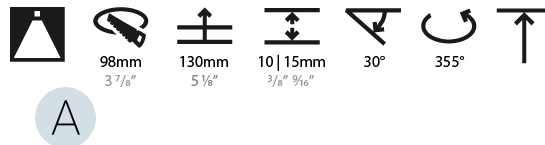

PHYSICAL

Shape: Round
Diameter (mm): 107
Diameter (in): 4 3/16
Height (mm): 112
Height (in): 4 7/16
Ceiling Thickness (mm): 10 / 12.5 / 15
Ceiling Thickness (in): 3/8 or 1/2 or 9/16
Min. Recessing Depth (mm): 130
Min. Recessing Depth (in): 5 1/8
Light Distribution: Adjustable / Downlight
Weight (kg): 0.46
Weight (lbs): 1.01
Fixture Finish: SSR / BKV / CWI / CRY / HAB / LAG / UFT / ITA / RUA / RUR / MIC / FTG / MYG / TWT / LOD / PUS / FRO / FUP / KIA / POP / BLS / SPG / MEY / GOH / GUM / CHC / COM / ABZ / JAG / OBR / MOS / ROR
Fixture Material: Aluminum Die Cast
Cut-out Measurements: 98mm / 3 7/8"

ELECTRICAL

Lamp Type: LED (Zhaga Standard)
Input Wattage (W): 16.5
Total Output Wattage (W): 14
Dimming: Tri-Mode (Non-Dimming and Phase Dimming (120Vac only) and 0-10V Dimming)
Driver Included: No
Driver Location: Recessed Housing
Driver Type: Constant Current - Universal
Driver Class: Class 2
Housing: See components
Input Voltage (V): 120 - 277
Constant Current (MA): 500

LED

Number of LEDs: 1
Color Temperature (°K): 2700 / 3000 / 3500 / 4000
Max. Delivered Lumen (lm): 930 / 960 / 1009 / 1030
Nominal Lumen (lm): 1386 / 1438 / 1511 / 1542
CRI: >90 CRI
Lamp Life (hrs): 50000

OPTICAL

Reflector: 20 / 40 / 60
Adjustability: Rotational 355°; Tilt 30°

RATINGS AND CERTIFICATIONS

Certified By: Certified for North American Standards
IP rating: IP20